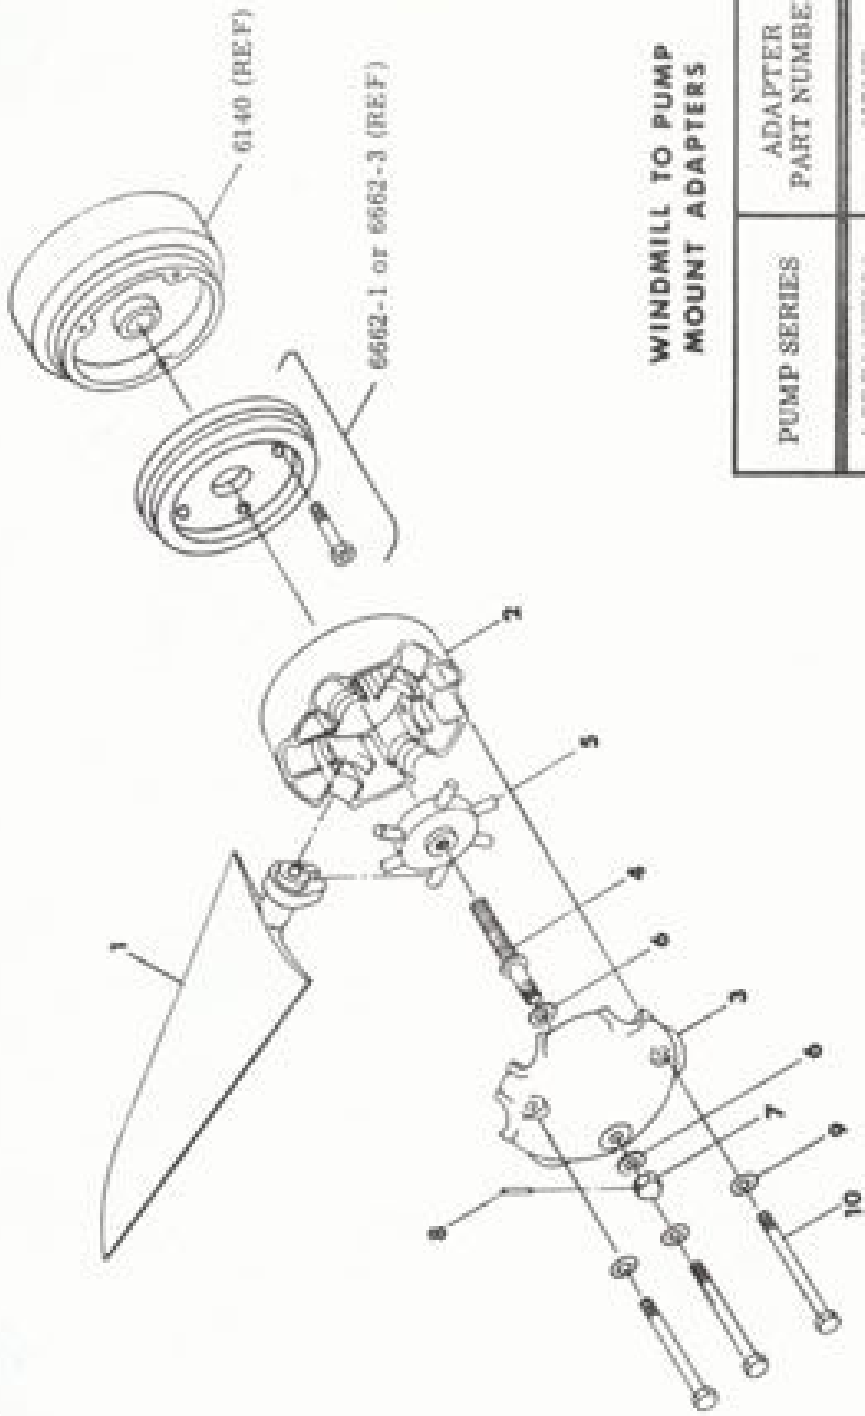

AGRINAUTICS

WINDMILL TO PUMP MOUNT ADAPTERS

| PUMP SERIES | ADAPTER PART NUMBER |
|-----------------------------|---------------------|
| AGRINAUTICS 6300 & 65000 | NONE REQUIRED |
| AGRINAUTICS 6100 | 6140 |
| ROOT | 6662-1 |
| TRANSLAND | 6662-3 |